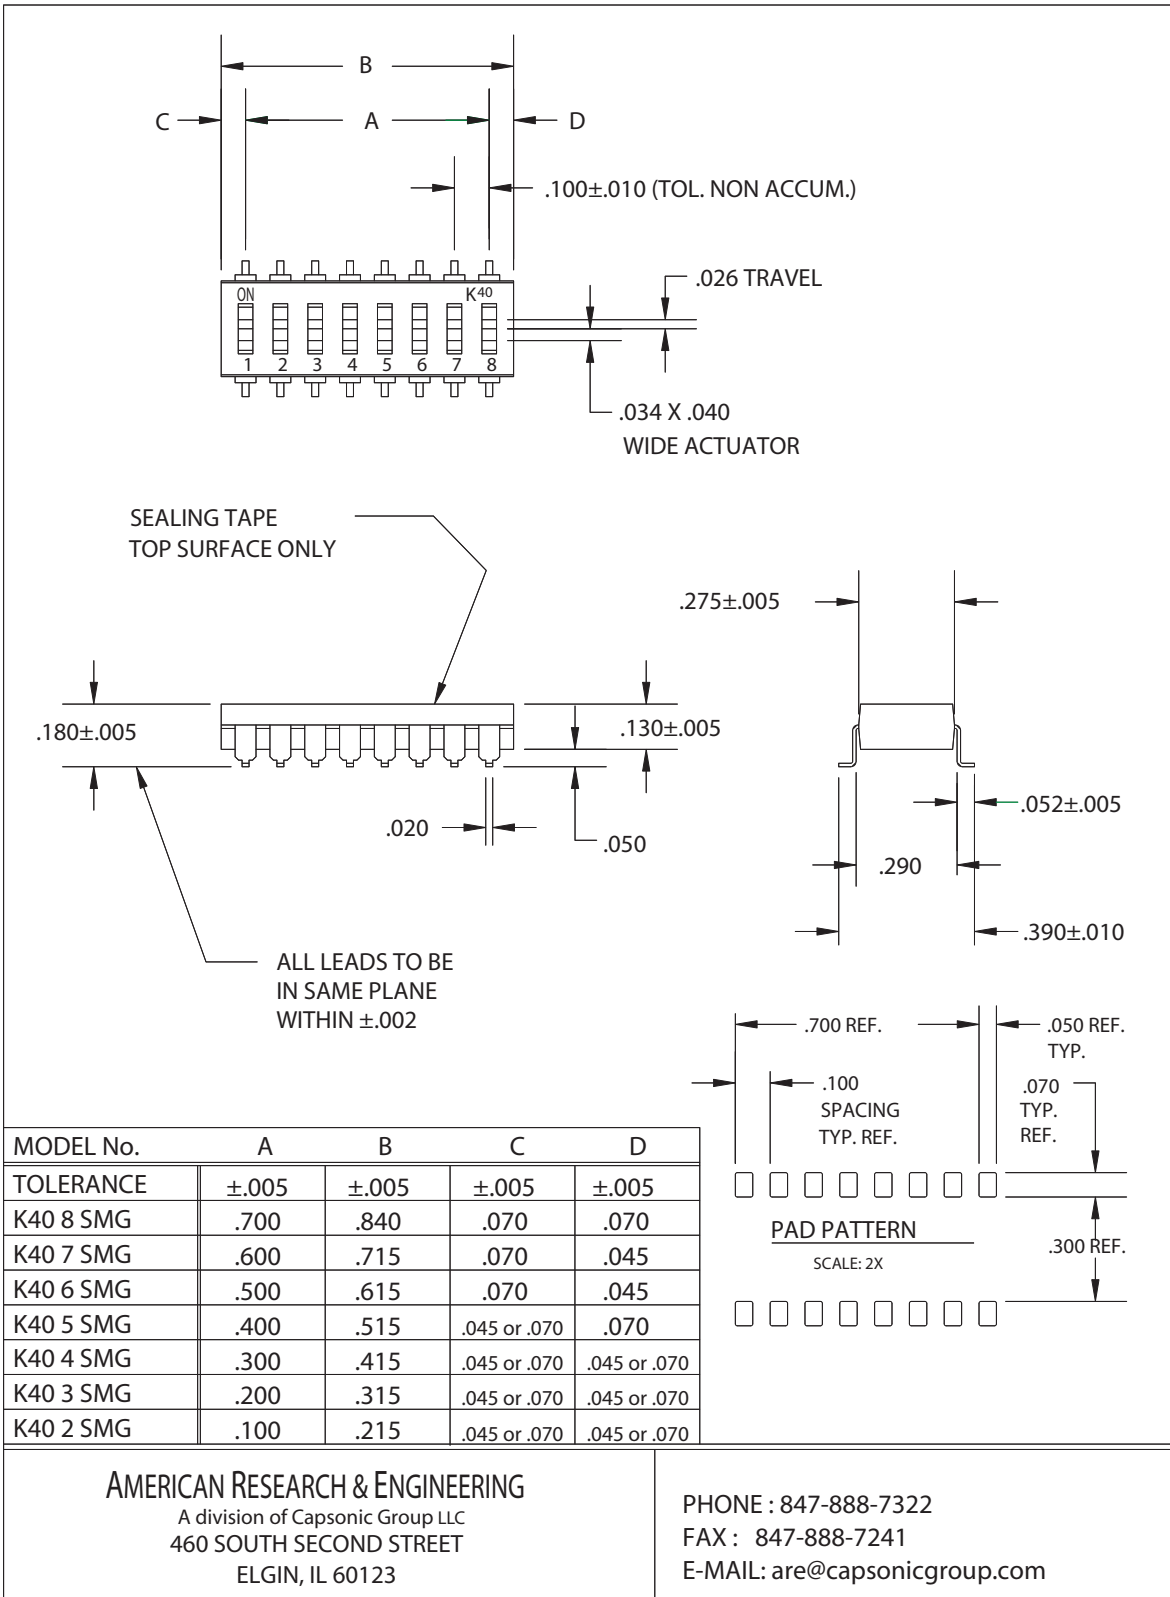

AMERICAN RESEARCH & ENGINEERING

SURFACE MOUNT DIP SWITCH

AMERICAN RESEARCH & ENGINEERING

A division of Capsonic Group LLC
 460 SOUTH SECOND STREET
 ELGIN, IL 60123

PHONE : 847-888-7322

FAX : 847-888-7241

E-MAIL: are@capsonicgroup.com

CD1115.DWG REV1.29AUG91
 REV2.01JUN90
 REV3.07AUG95
 REV4.08FEB96
 REV5.23AUG96